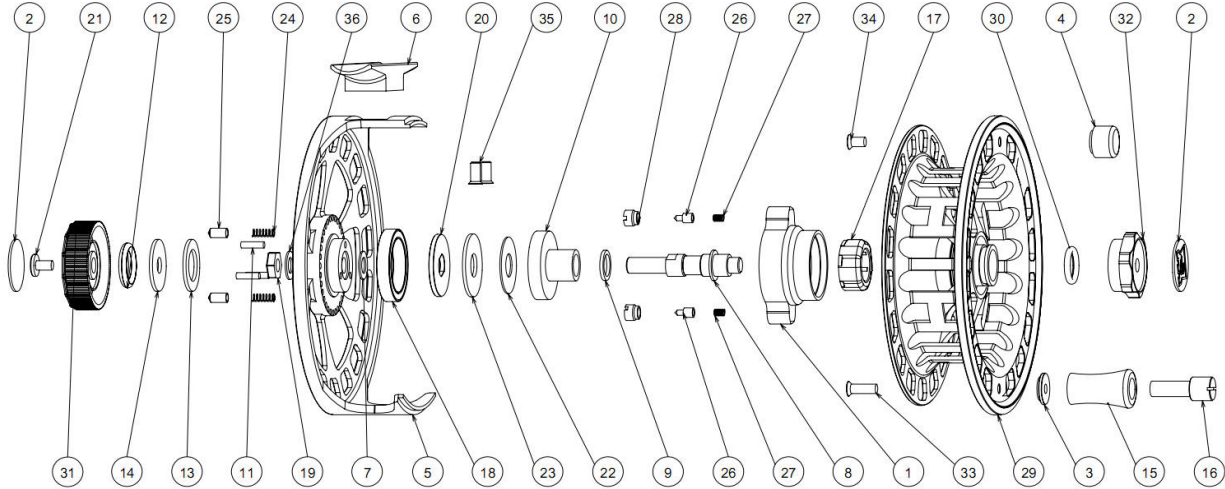

## PARTS LIST FOR HARDY ULTRALITE DD 3000/4000/5000/6000/7000/8000/9000/10000

#	DESCRIPTION	QTY	PART NO.							HARDY STYLE NO.							
			3000	4000	5000	6000	7000	8000	9000	10000	3000	4000	5000	6000	7000	8000	9000
1	Clutch Retaining Nut	1	1329016			1329027				HEUD010SP01			HEUD050SP01				
2	Badge	2	1329272							HREUN005SP9							
3	Handle Cup	1	1329004							HEUC010SP07							
4	Counter Balance	1	1329007	1329015			1329030		HEUC010SP10	HEUC105SP18			HEUD05SP04				
5	Frame	1	1370721	1370722	1370723	1370724	1370725	1370726	1370727	1370728	N/A	N/A	N/A	N/A	N/A	N/A	N/A
6	Reel Foot	1	1329018							HEUD010SP03							
7	Spindle Washer 1T	1	1366076							N/A							
8	Spindle	1	1329020			1329032				HEUD010SP05			HEUD050SP06				
9	Drag Washer Small	1	1329249							HREUN005SP22							
10	Clutch Body	1	1329021			1329250				HEUD010SP06			HREUN005SP23				
11	Push Pin	3	1329259							HREUN005SP31							
12	Drag O-ring	1	1329263							HREUN005SP35							
13	Push Pin Plate 1	1	1329261							HREUN005SP33							
14	Push Pin Plate 2	1	1329262							HREUN005SP34							
15	Handle Knob	1	1329005	1329013			1329029		HEUC010SP08	HEUC010SP16			HEUD050SP03				
16	Handle Rivet	1	1329006	1329014			1329028		HEUC010SP09	HEUC010SP17			HEUD050SP02				
17	One Way Clutch	1	1329023			1329242		HEUD010SP08			HREUN005SP16						
18	Ball Bearing	1	1329022			1329255		HEUD010SP07			HREUN005SP28						
19	Spindle Lock Nut	1	1329260							HREUN005SP32							
20	Key Washer	1	1329253							HREUN005SP26							
21	Drag Lock Screw	1	1329265							HREUN005SP37							
22	Drag Washer Large 1	1	1329251							HREUN005SP24							
23	Drag Washer Large 2	1	1329252							HREUN005SP25							
24	Drag Click Spring	2	1329256							HREUN005SP29							
25	Drag Click Pin	2	1329258							HREUN005SP30							
26	Spool Click Pin	2	1329245							HREUN005SP19							
27	Spool Click Spring	2	1329244							HREUN005SP18							
28	Spool Clicker Nut	2	1329247							HREUN005SP20							
29	Spool	1	1370729	1370730	1370731	1370732	1370733	1370734	1370735	1370736	N/A	N/A	N/A	N/A	N/A	N/A	N/A
30	Latch O-Ring	1	1329024							HEUD010SP09							
31	Regulator Button	1	1329031			1329019				HEUD050SP05			HEUD010SP04				
32	Drum Latch Nut	1	1329017			HEUD010SP02				HREUN005SP10							
33	Handle Screw	1	1329236							HREUN005SP15							
34	Balance Screw	1	1329241							HEUD010SP11							
35	Reel Foot Screw	2	1329026							HREUN005SP27							
36	Spindle Washer 0.5T	1	1329254														